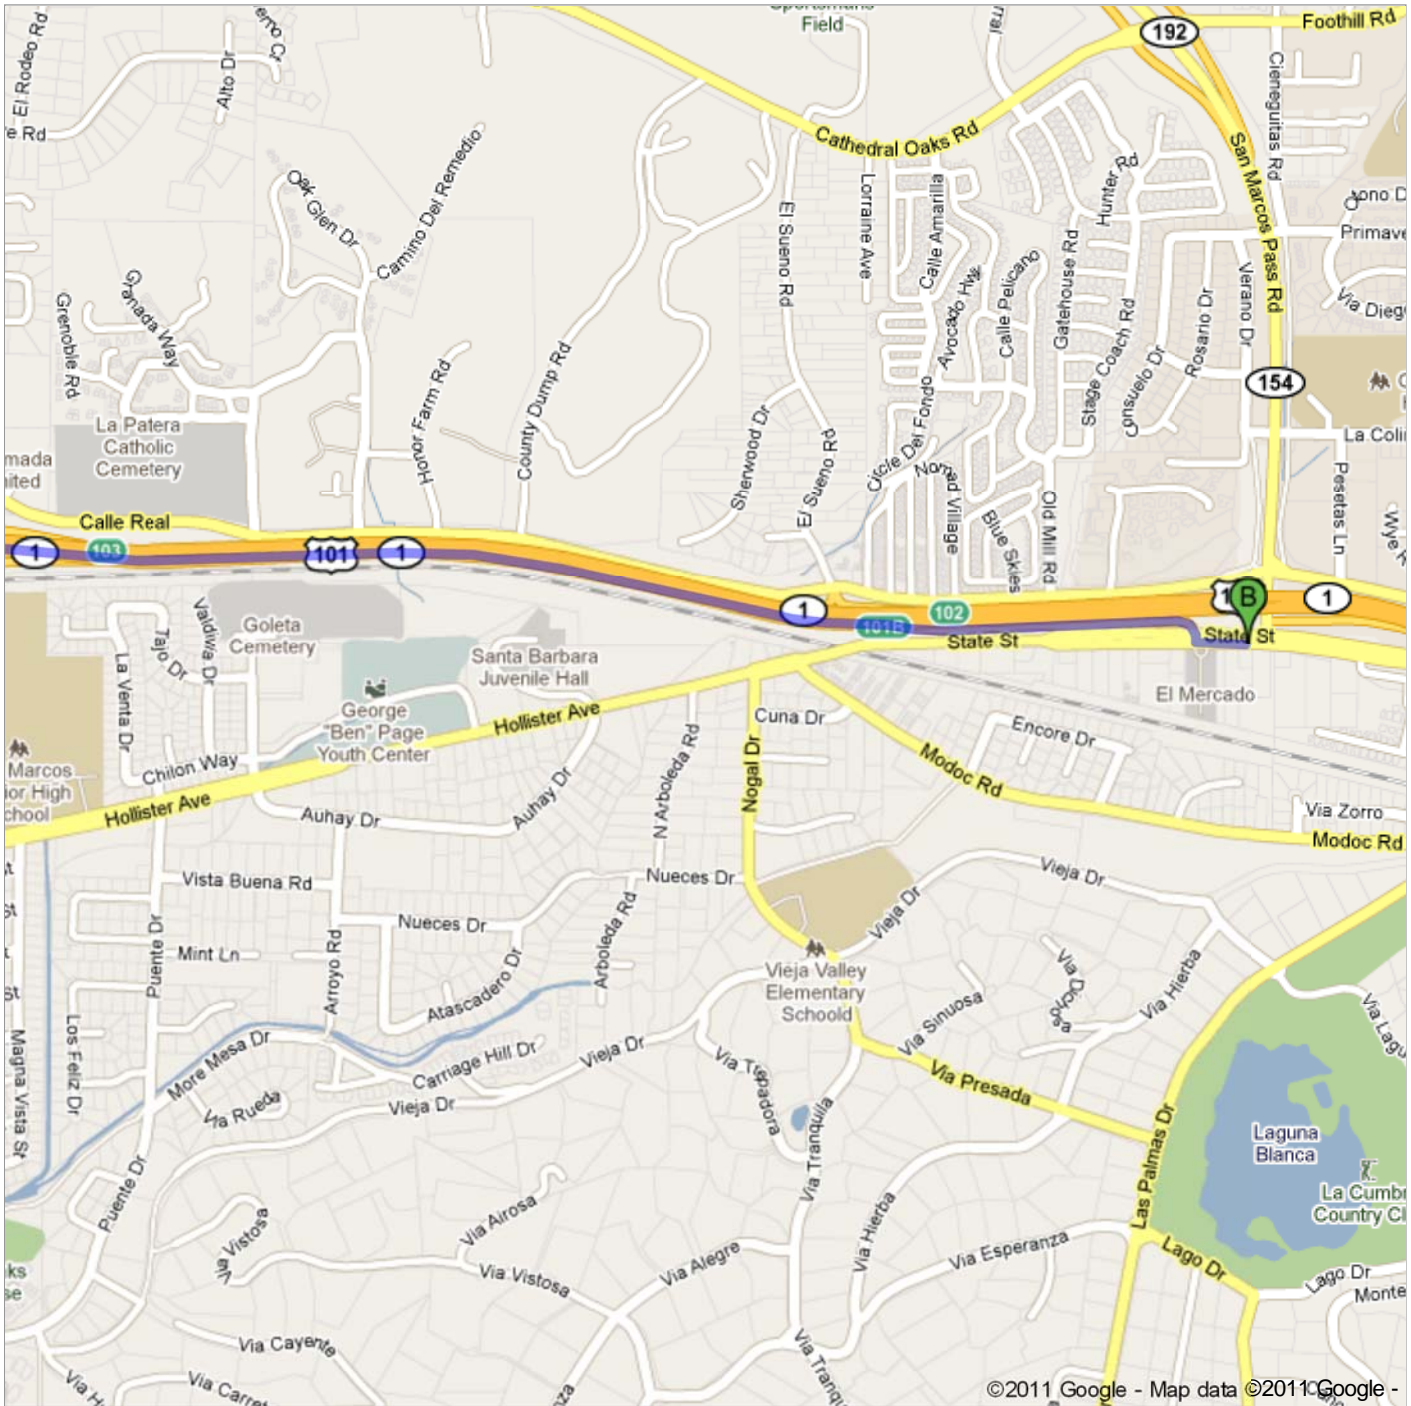

Directions to Palapa Restaurant

4123 State Street, Santa Barbara, CA 93110 - (805) 683-3074

5.5 mi – about 8 mins

Save trees. Go green!
 Download Google Maps on your phone at google.com/gmm

©2011 Google - Map data ©2011 Google -

 **University Of California: Kavli Institute For Theoretical Physics**

Kohn Hall, Santa Barbara, CA 93117 - (805) 893-4111

1. Head **northeast** on **Lagoon Rd**go 322 ft
total 322 ft 2. At the traffic circle, take the **1st** exit onto **CA-217 E/Lagoon Rd**

Continue to follow CA-217 E

About 3 mins

go 2.4 mi
total 2.5 mi 3. Keep left at the fork, follow signs for **US-101 S** and merge onto **US-101 S**

About 3 mins

go 2.5 mi
total 5.0 mi 4. Take exit **101B** for **State St** toward **CA-154**

About 1 min

go 0.4 mi
total 5.4 mi 5. Turn left at **State St**

Destination will be on the right

go 328 ft
total 5.5 mi **Palapa Restaurant**

4123 State Street, Santa Barbara, CA 93110 - (805) 683-3074

These directions are for planning purposes only. You may find that construction projects, traffic, weather, or other events may cause conditions to differ from the map results, and you should plan your route accordingly. You must obey all signs or notices regarding your route.