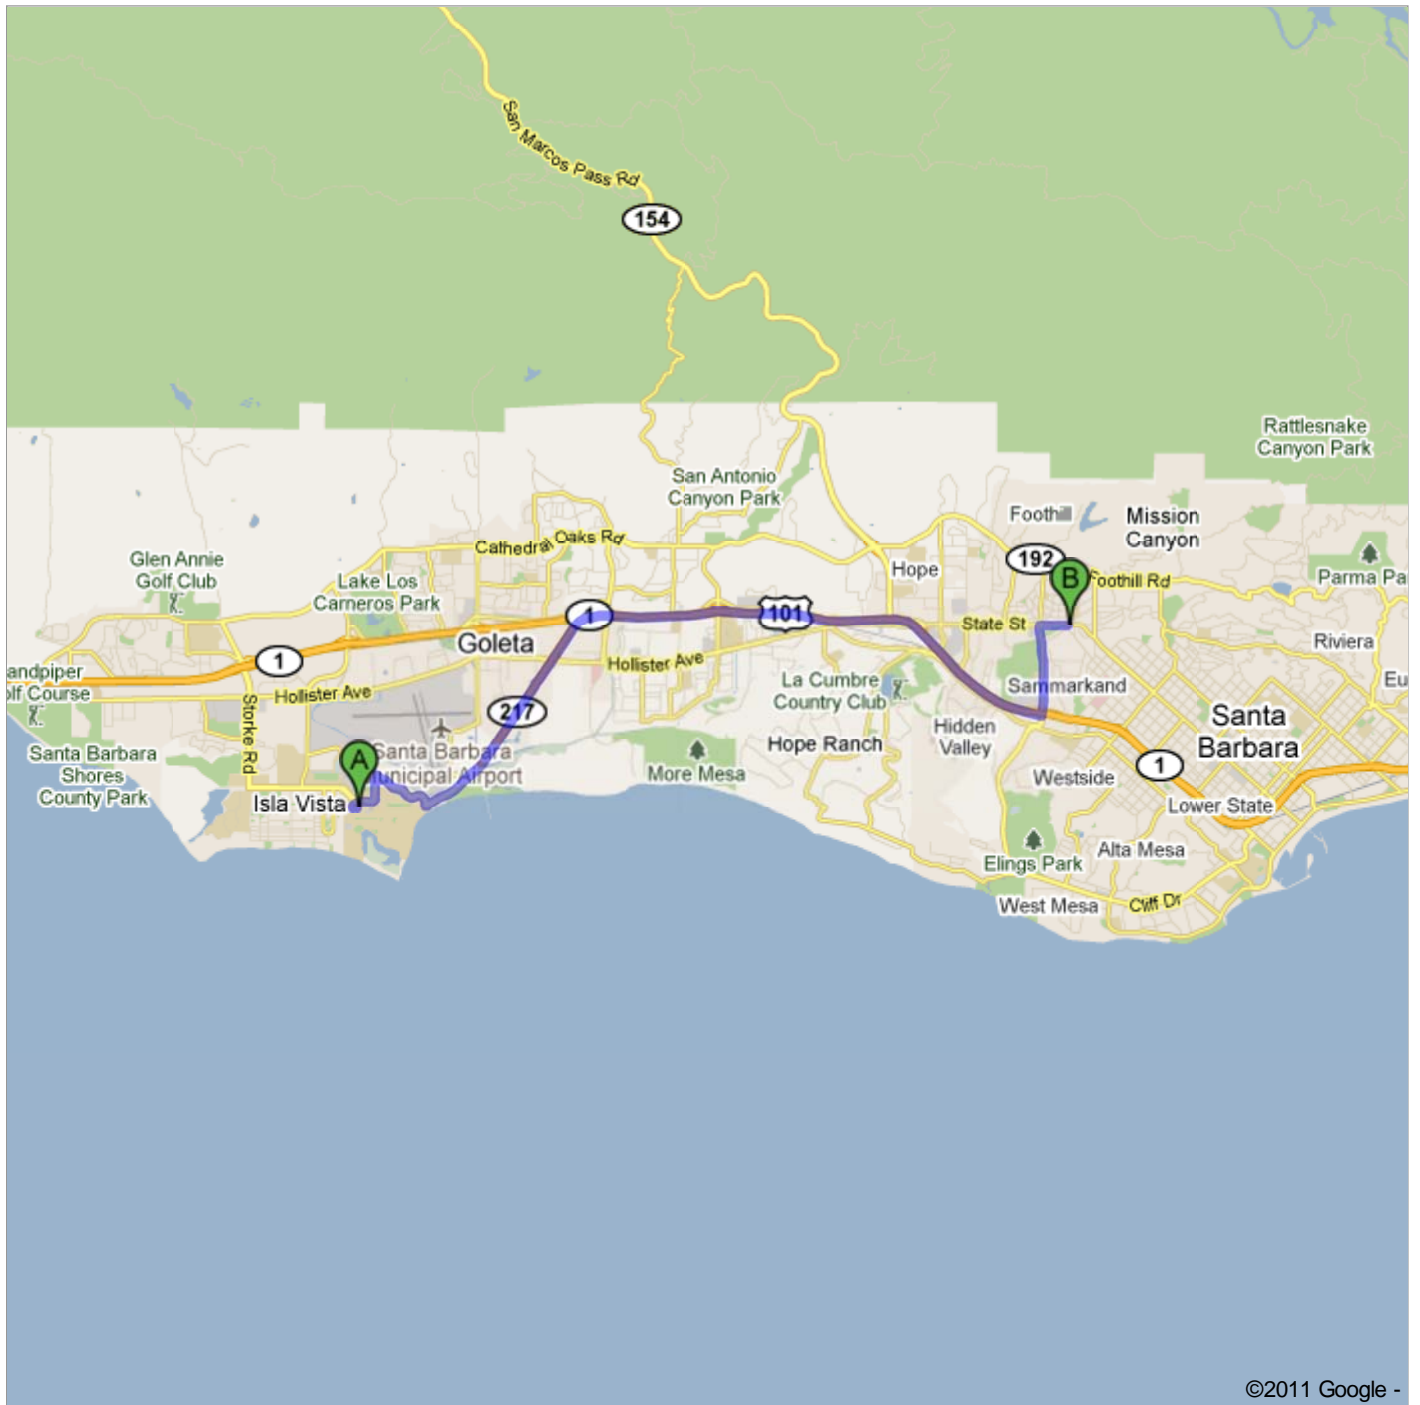

Directions to 3026 State St, Santa Barbara, CA 93105
9.6 mi – about 15 mins

Save trees. Go green!
Download Google Maps on your phone at google.com/gmm

**UCSB**

552 University Road, Isla Vista, CA 93117 - (805) 893-8000

1. Head **north** go 410 ft
total 410 ft
-  2. Turn right toward **Ocean Rd** go 59 ft
total 469 ft
-  3. Turn right at **Ocean Rd**
About 1 min go 0.5 mi
total 0.6 mi
-  4. Turn right at **Mesa Rd**
About 1 min go 0.6 mi
total 1.2 mi
-  5. At the traffic circle, take the **2nd** exit onto **CA-217 E/Lagoon Rd**
Continue to follow CA-217 E
About 3 mins go 2.5 mi
total 3.6 mi
-  6. Keep left at the fork, follow signs for **US-101 S** and merge onto **US-101 S**
About 5 mins go 4.6 mi
total 8.2 mi
-  7. Take exit **100** for **CA-225 E/Las Positas Rd** go 0.2 mi
total 8.4 mi
-  8. Turn left at **CA-225 W/Las Positas Rd**
Continue to follow Las Positas Rd
About 3 mins go 0.9 mi
total 9.3 mi
-  9. Turn right at **State St**
Destination will be on the left
About 1 min go 0.3 mi
total 9.6 mi

3026 State St, Santa Barbara, CA 93105

These directions are for planning purposes only. You may find that construction projects, traffic, weather, or other events may cause conditions to differ from the map results, and you should plan your route accordingly. You must obey all signs or notices regarding your route.

Map data ©2011 Google

Directions weren't right? Please find your route on maps.google.com and click "Report a problem" at the bottom left.